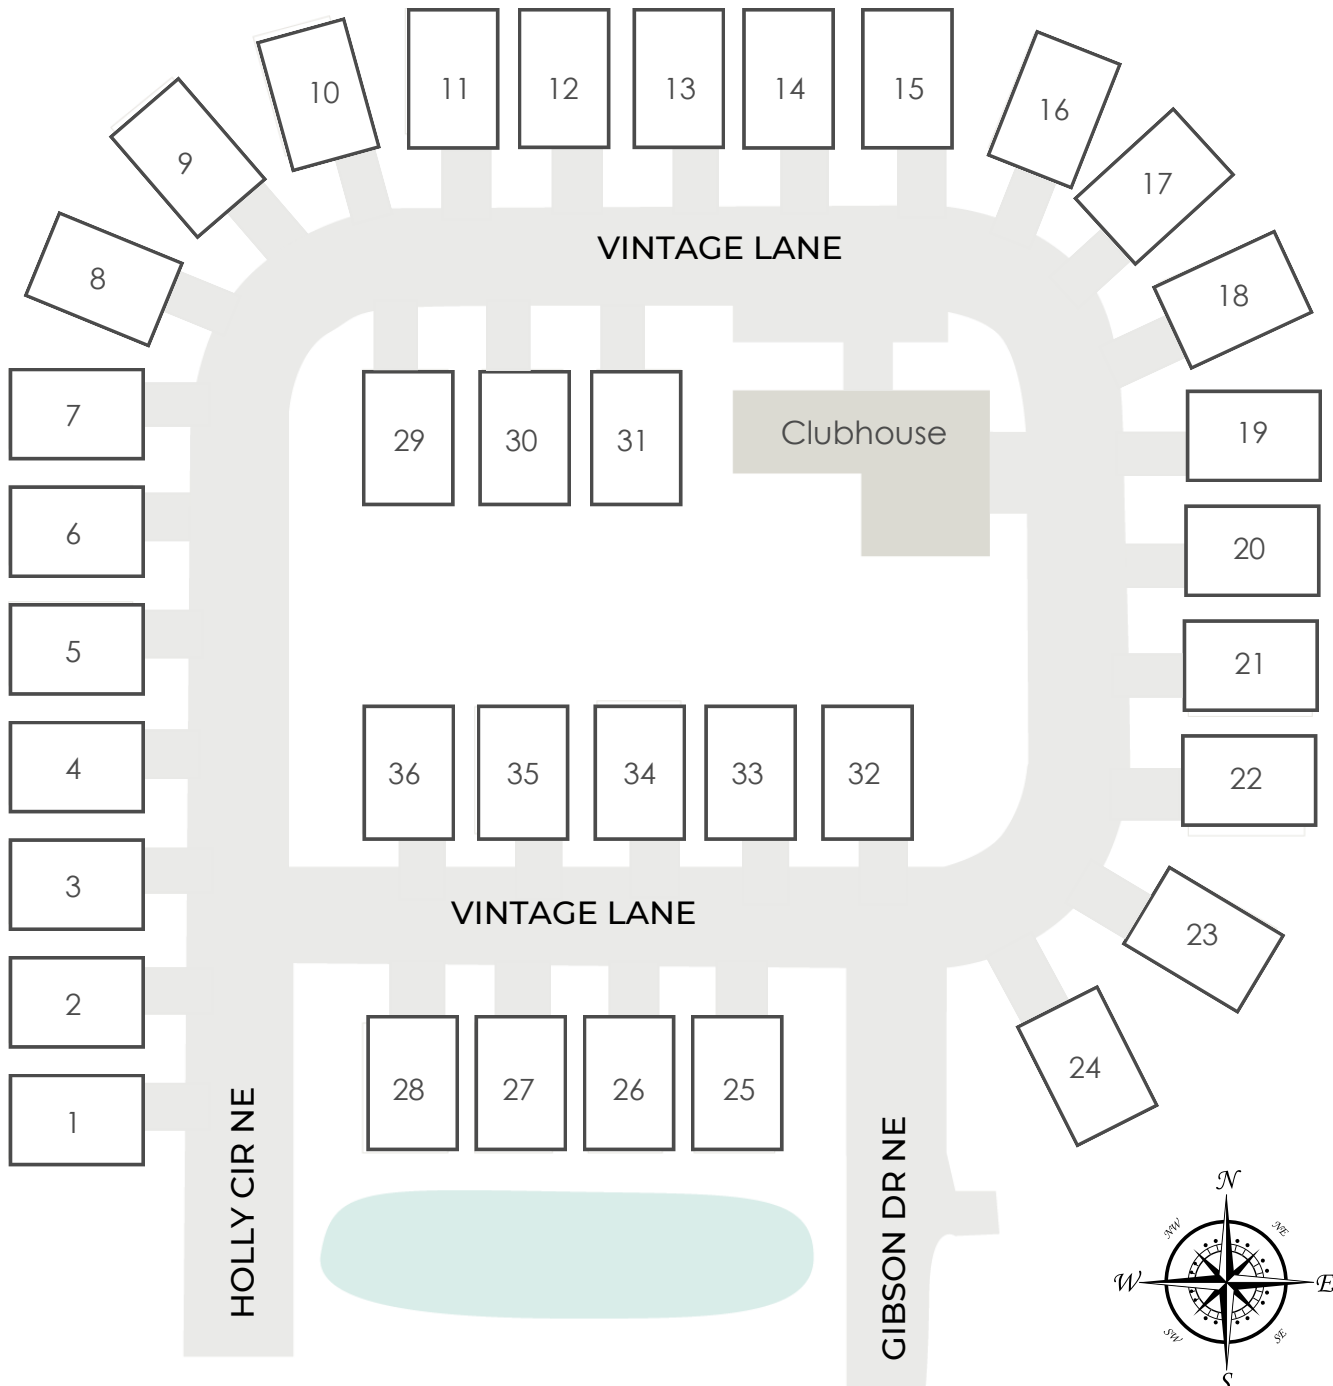

the ESTATES

of Cedar Rapids

A VINTAGE COOPERATIVE COMMUNITY

LOCATION PLAN

- Available
- Sold

• For marketing purposes only and is not to scale and subject to change.